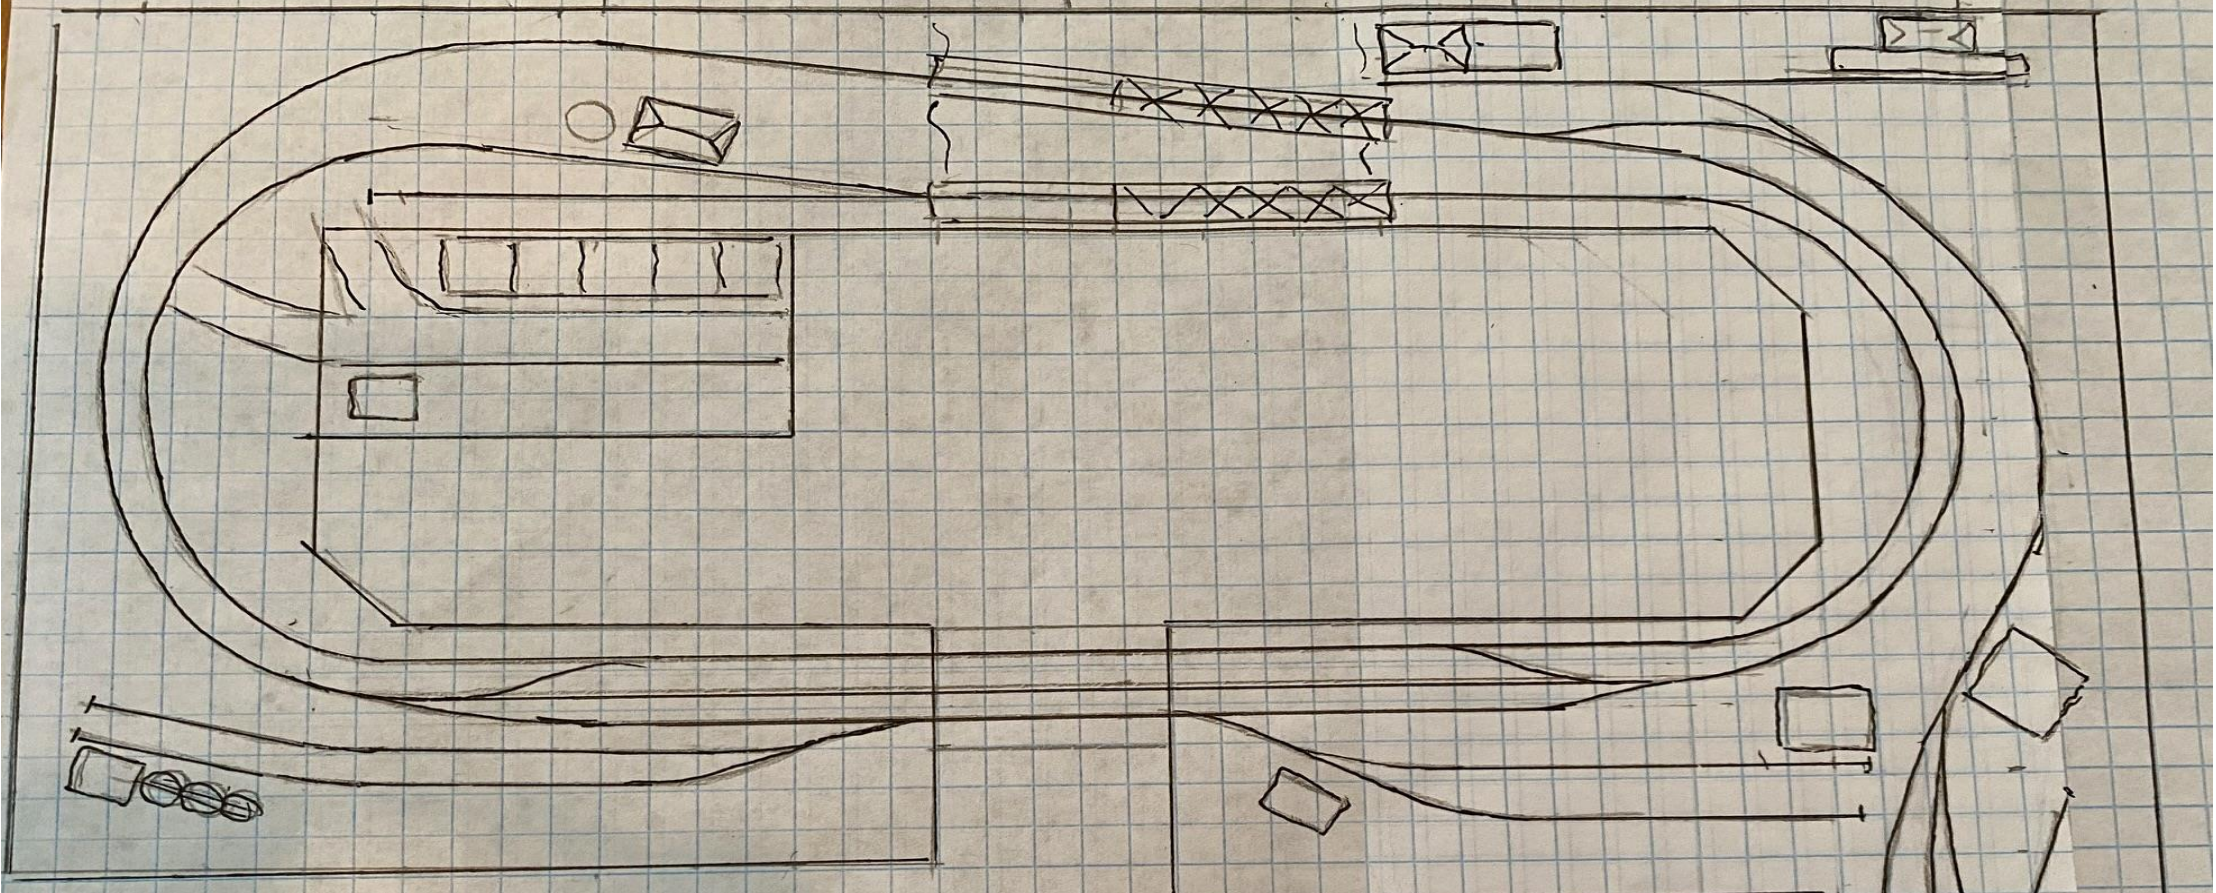

Southern Pacific California San Joaquin Valley

3 Rail Scale
11' by 24'

2-8-0 Consolidation

2-6-0 Mogul

4-6-2 A-6 Atlantic

4-8-8-4 AC-12 Cab Forward

4-8-4 GS-2 Northern

4-8-4 GS-4 Northern

2-8-4 Berkshire

EMD NW-2

Alco S-2

FM Trainmaster

GP-9

E-8 AA

F-3 A-B-A

PA A-B