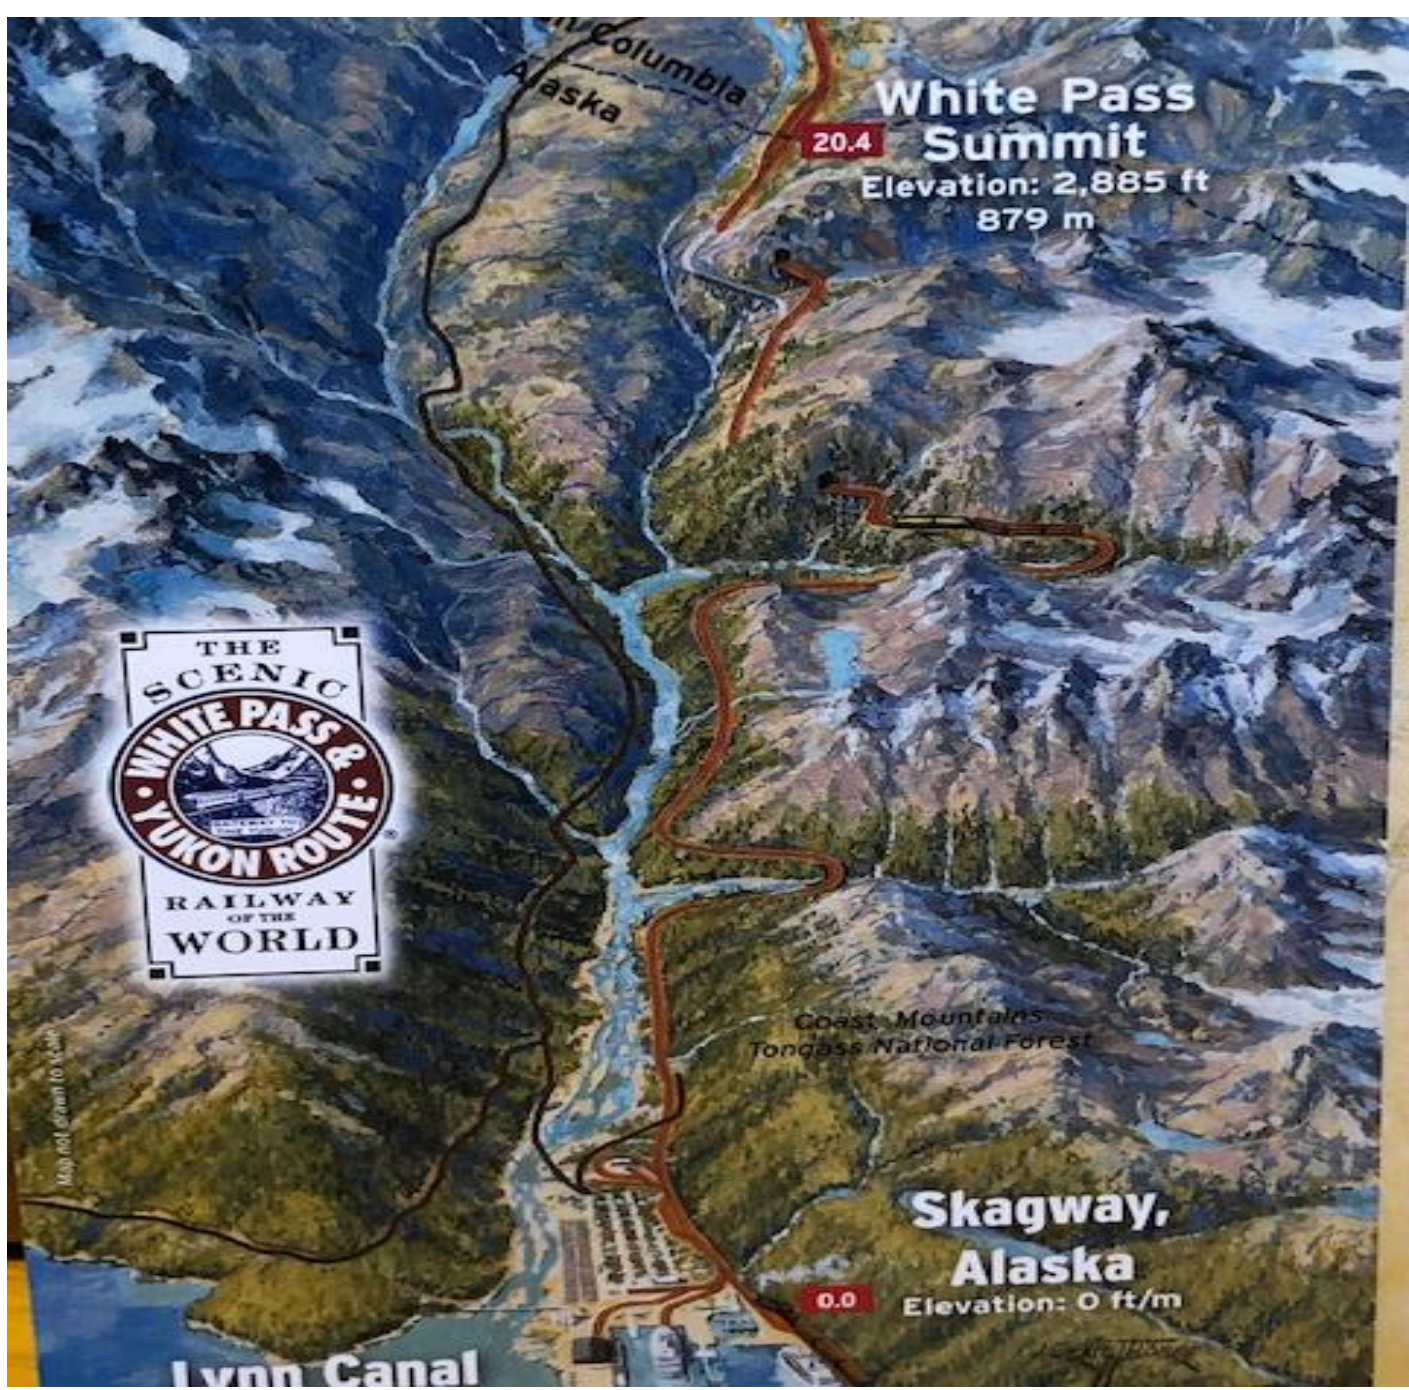

PRINCESS CRUISES

Deboard Amtrac at Whittier and Board Coral Princess

Three Ports of Call (7 Days) at

Skagway

Juneau

Ketchikan

Deboard at Vancouver

Skagway

RRROOTT

Yukon
Columbia
Alaska

**White Pass
Summit**
Elevation: 2,885 ft
879 m

THE
SCENIC
**WHITE PASS &
YUKON ROUTE**
RAILWAY
OF THE
WORLD

Coast Mountains
Tongass National Forest

**Skagway,
Alaska**
Elevation: 0 ft/m