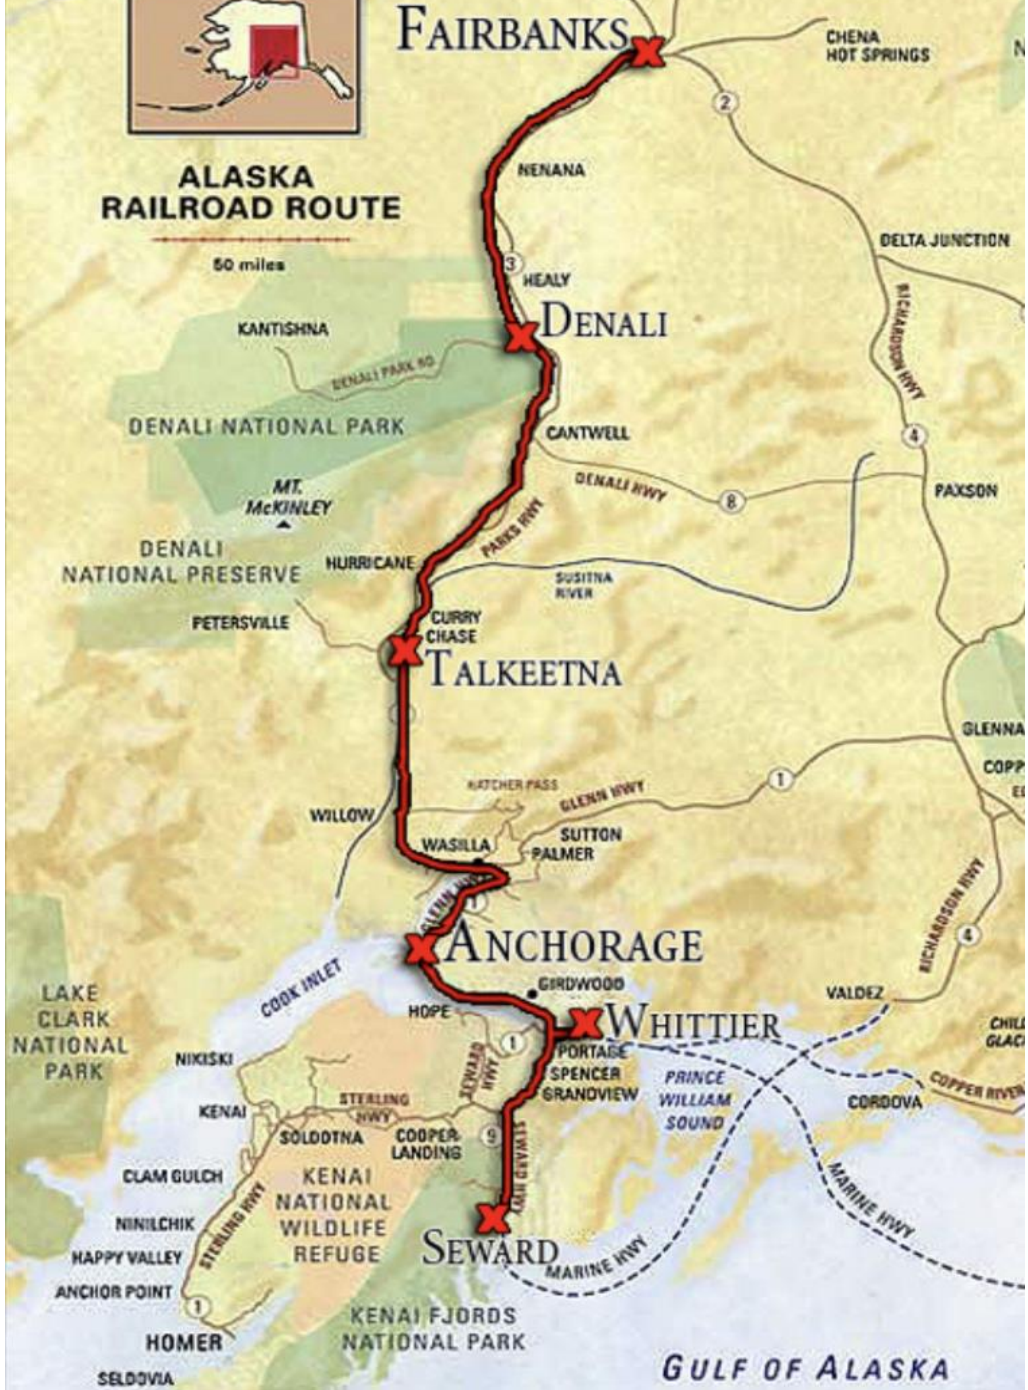

FAIRBANKS

1901
CHIENG
HALL'S BOOKSTORE

FIRST ENGINE ON THE TANANA MINES R.R.
FAIRBANKS, ALASKA.

Depot at Chena,
First R.R. Engine in the Tanana Valley

ENGINE No.1

Alaska pipeline
**POSTED
NO TRESPASSING**
VIOLATION: PER-INS WILL BE
SUBJECT TO ARREST FOR 28 C.F.R. 25.200
Contact APCC Security
3700 Central Expressway, Anchorage, AK 99503
907-787-6007

ALASKA RAILROAD

Denali to Whittier

FAIRBANKS

ALASKA RAILROAD ROUTE

50 miles

TALKEETNA

ANCHORAGE

WHITTIER

SEWARD

GULF OF ALASKA

PRINCESS

AMT 800599
MSEX7085

DENALI

**GREATER WASILLA
CHAMBER OF COMMERCE**

ALASKA RAILROAD ROUTE

50 miles

PRINCESS CRUISES

Deboard Amtrac at Whittier and Board Coral Princess

Three Ports of Call (7 Days) at

Skagway

Juneau

Ketchikan

Deboard at Vancouver

Skagway