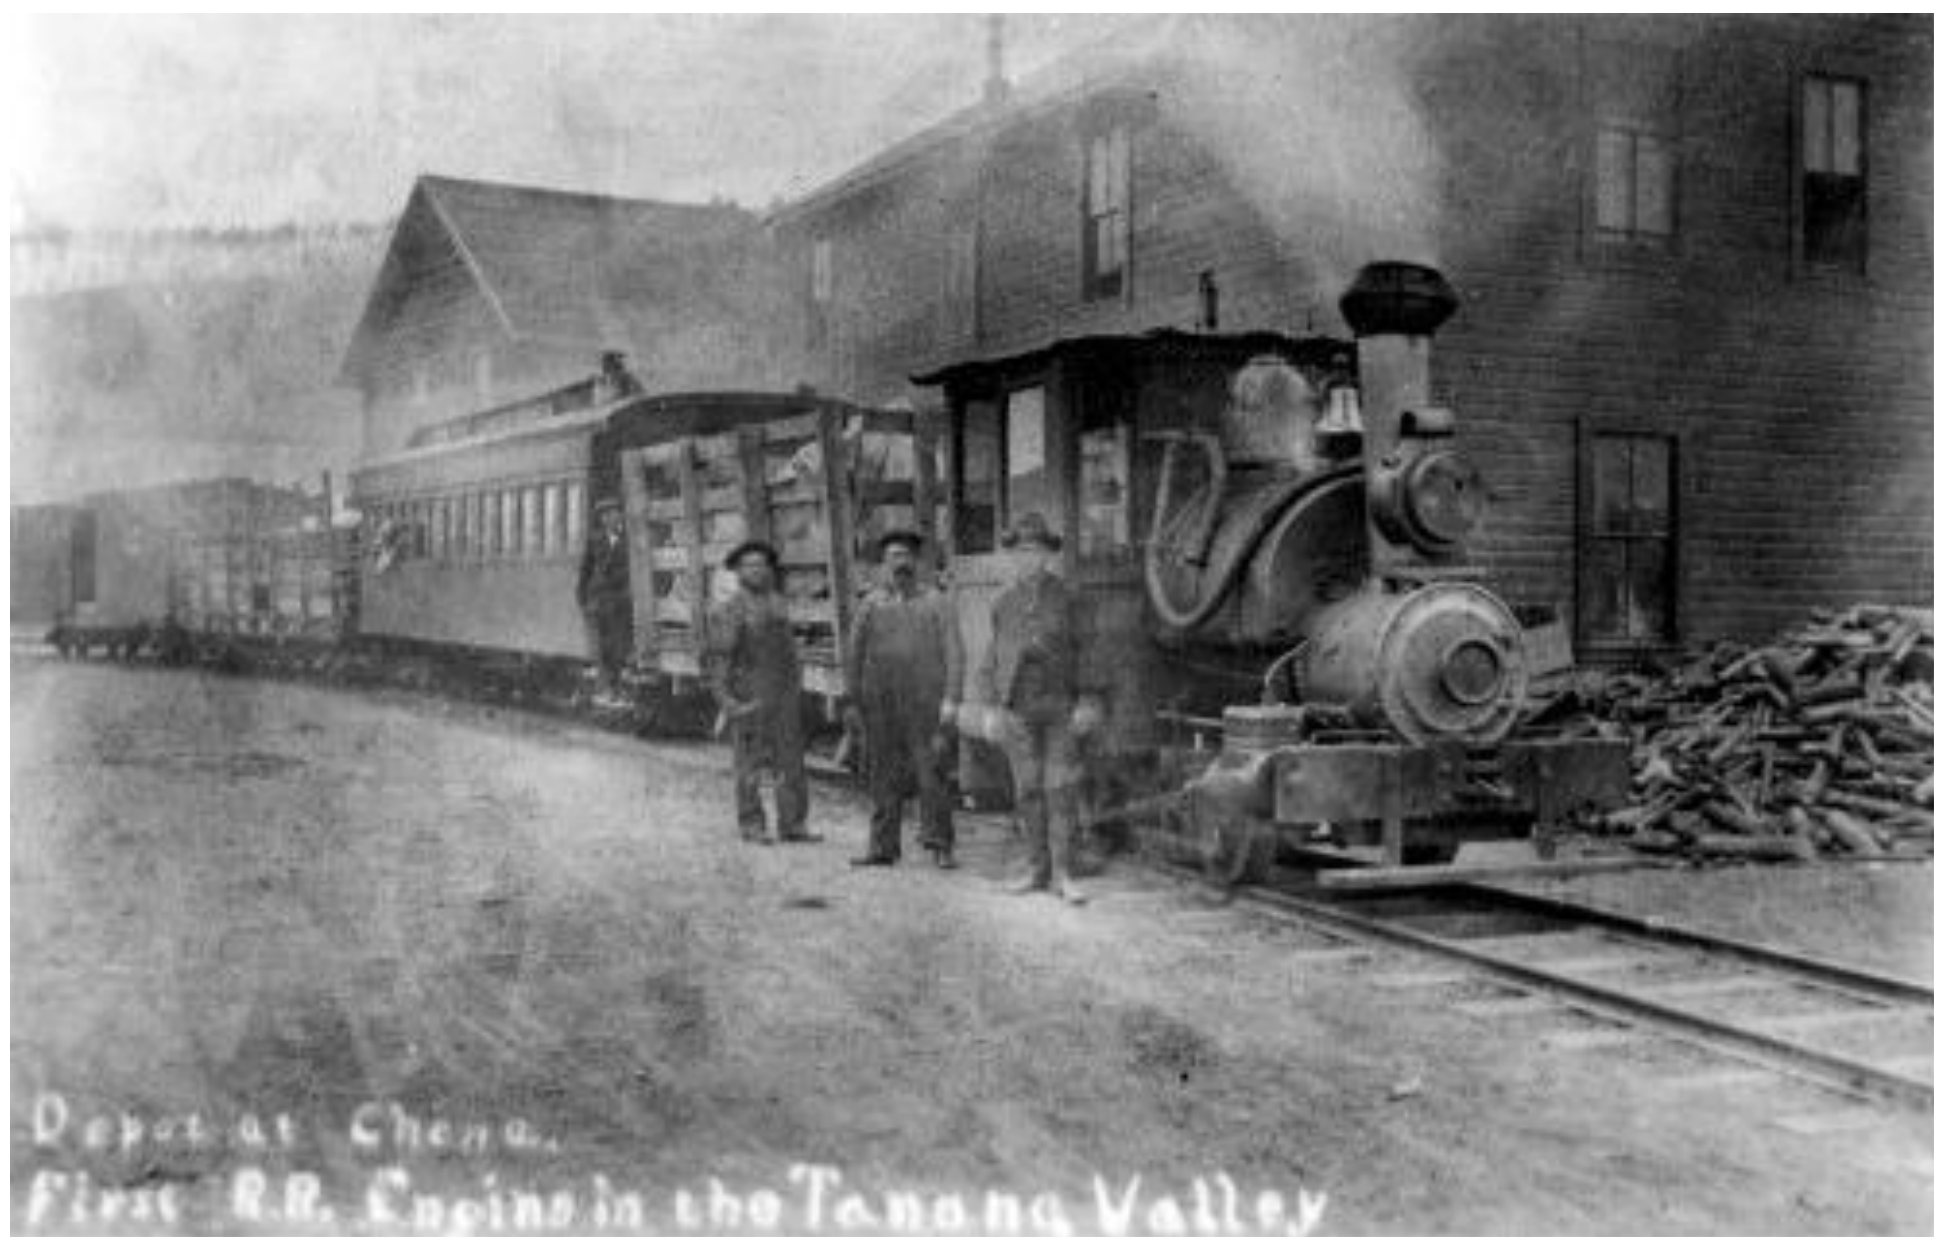

FAIRBANKS

1901
CHIENG
HALL'S BOOKSTORE

FIRST ENGINE ON THE TANANA MINES R.R.
FAIRBANKS, ALASKA.

Depot at Chena,
First R.R. Engine in the Tanana Valley

ENGINE No.1

Alaska pipeline
**POSTED
NO TRESPASSING**
VIOLATION: PER-INS WILL BE
SUBJECT TO ARREST FOR 28 C.F.R. 25.200
Contact APCC Security
3700 Central Expressway, Anchorage, AK 99503
907-787-6007