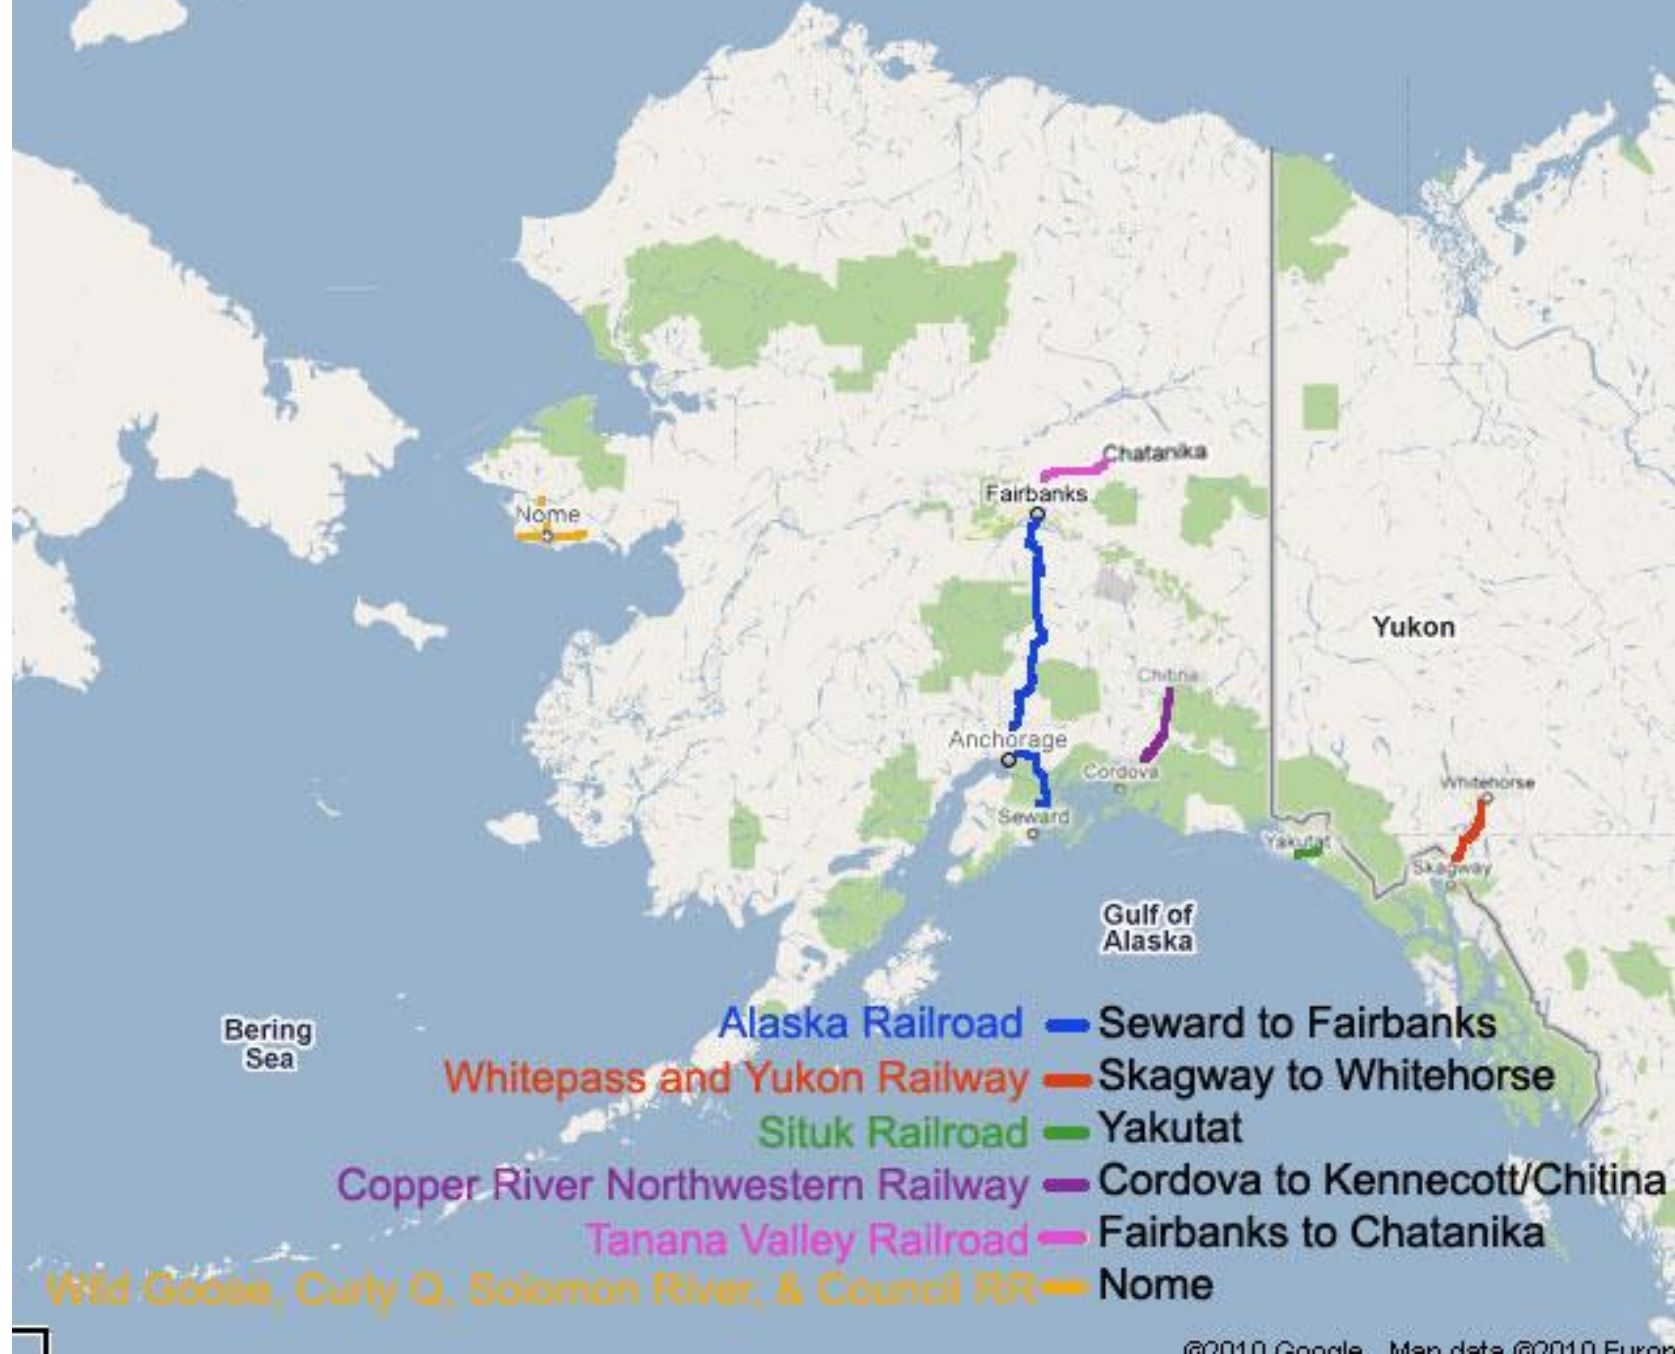

ALASKA RAILROAD

Denali to Whittier

FAIRBANKS

ALASKA RAILROAD ROUTE

50 miles

TALKEETNA

ANCHORAGE

WHITTIER

PRINCESS CRUISES

Deboard Amtrac at Whittier and Board Coral Princess

Three Ports of Call (7 Days) at

Skagway

Juneau

Ketchikan

Deboard at Vancouver

Skagway

Juneau

Ketchikan

WHITE PASS & YUKON ROUTE RAILROAD

SKAGWAY

pse: White Pass & Yukon Route Railroad

White Pass & Yukon Route Railroad
Skagway, Alaska

▶ 🔊 0:02 / 3:32

Grading for White Pass R.R.