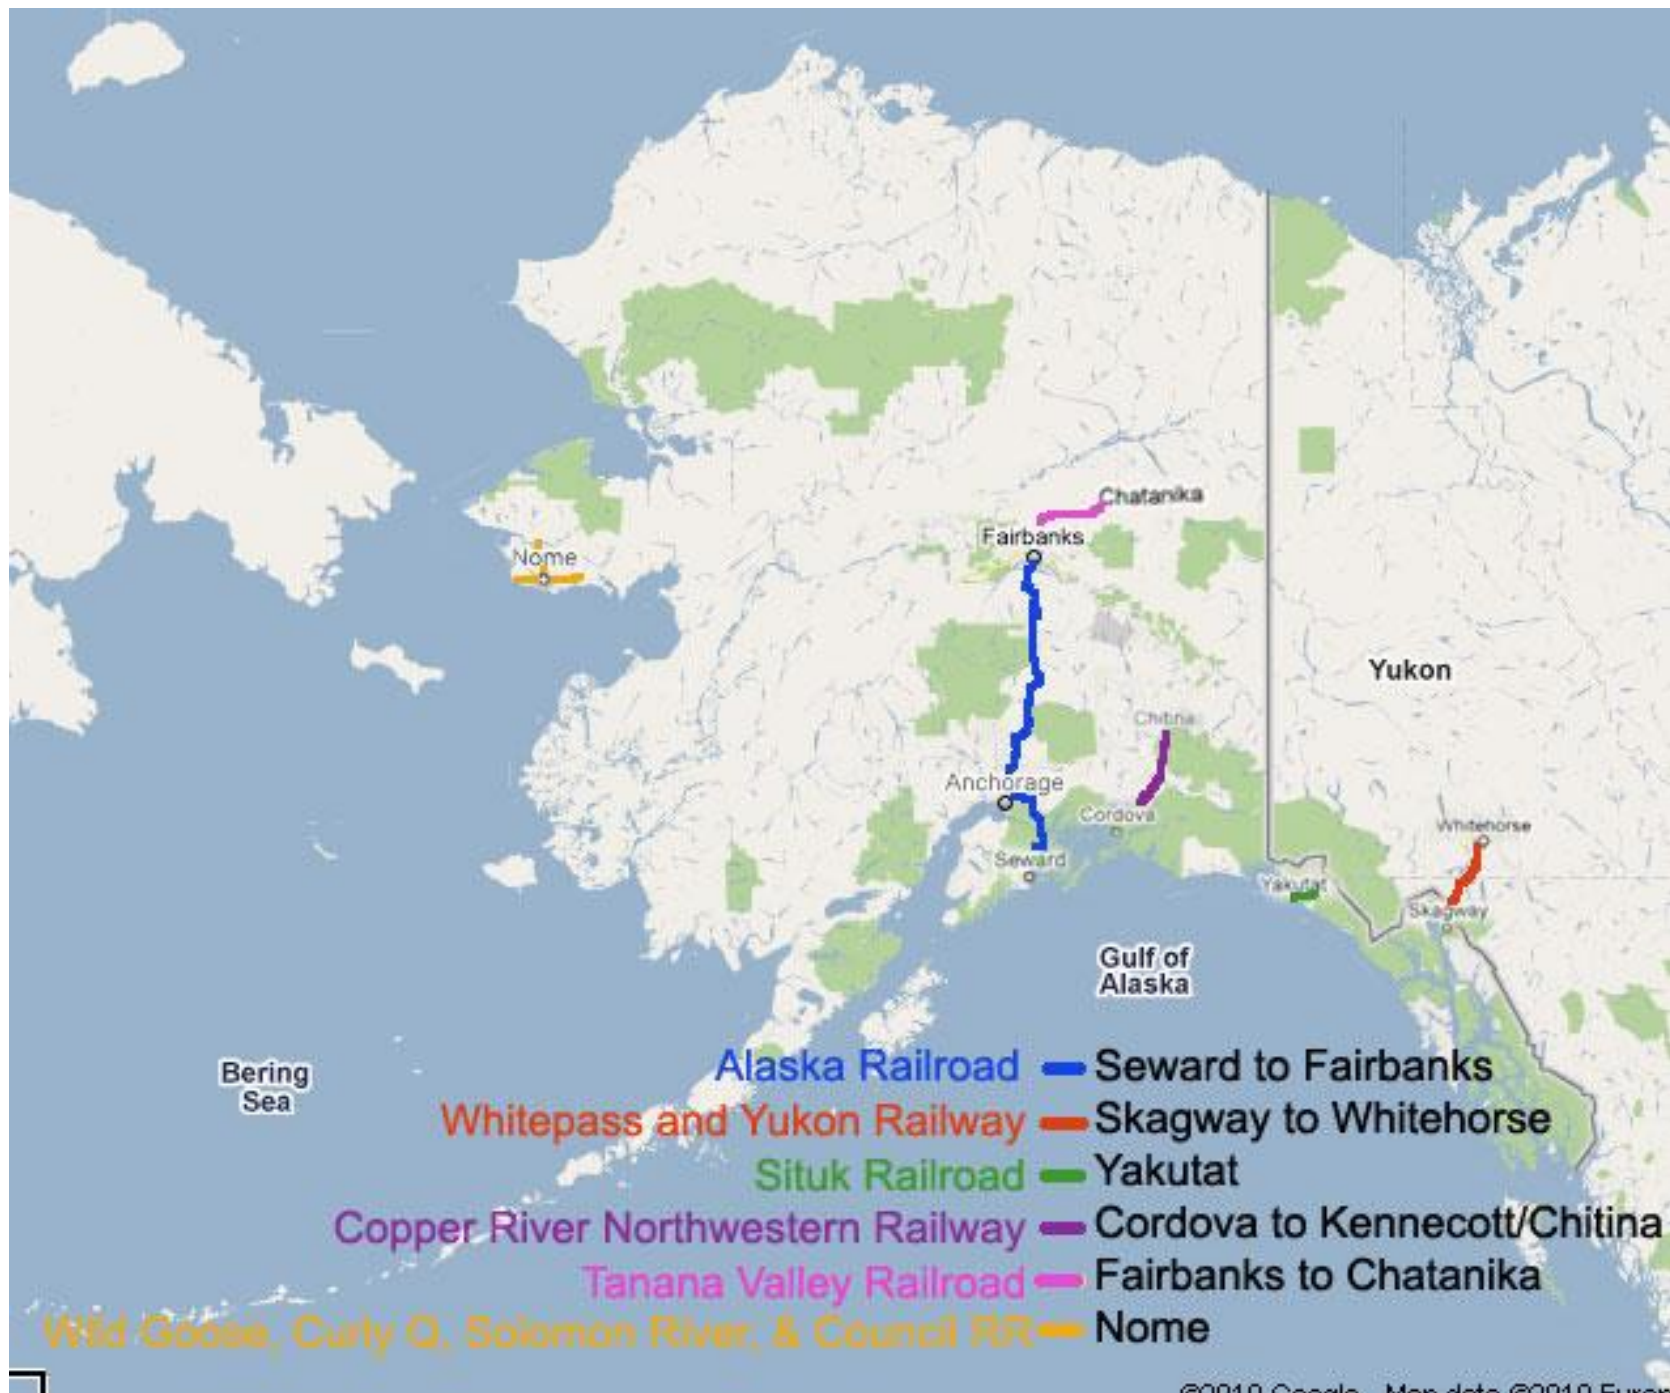

FAIRBANKS

1901
CHIENG
HALL'S BOOKSTORE

FIRST ENGINE ON THE TANANA MINES R.R.
FAIRBANKS, ALASKA.

Depot at Chena,
First R.R. Engine in the Tanana Valley

ENGINE No.1

Alaska pipeline
**POSTED
NO TRESPASSING**
VIOLATION: PER-INS WILL BE
SUBJECT TO ARREST FOR 28 C.F.R. 25.200
Contact APCC Security
3700 Central Expressway, Anchorage, AK 99503
907-787-6007

INVESTIGATES AND PROSECUTES
ATTEMPTED OBSTRUCTION OF THE
TRAFFIC OF THE PIPELINE
REMOVING OFFENSES
FBI
U.S. DEPARTMENT OF JUSTICE

**PLEASE
DON'T CLIMB ON THE PIPELINE**
IT IS DIFFICULT TO MANTAIN BALANCE ON THESE SURFACES
PLEASE BE CAREFUL IN A FALL
A WORD ABOUT
EMERGENCIES
PLEASE FOR YOUR OWN SAFETY

ALASKA RAILROAD

Denali to Whittier

FAIRBANKS

ALASKA RAILROAD ROUTE

50 miles

TALKEETNA

ANCHORAGE

WHITTIER

PRINCESS CRUISES

Deboard Amtrac at Whittier and Board Coral Princess

Three Ports of Call (7 Days) at

Skagway

Juneau

Ketchikan

Deboard at Vancouver

Skagway