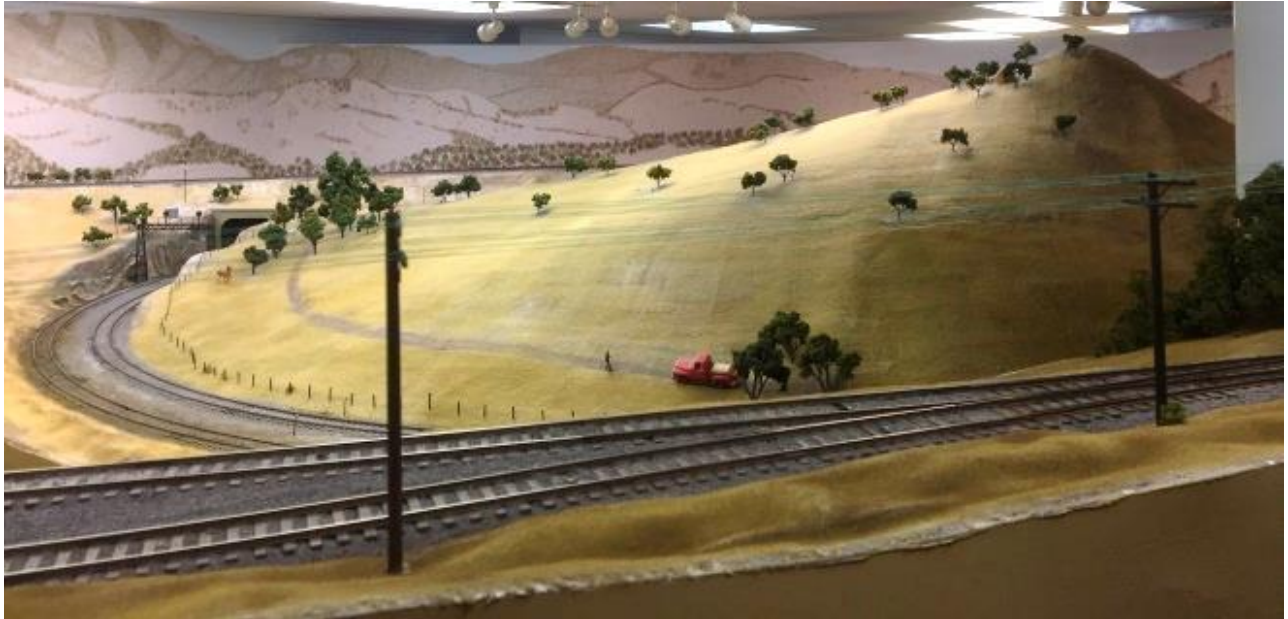

## Jerry Davis Layout:

Jerry's basement is filled with a marvelous O-scale layout model based on the famous Tehachapi Loop in southern California. Enjoy the pictures and be sure to visit the video links that follow:

Tehachapi Loop 1

Tehachapi Loop 2

Bakersfield Roundhouse

Monolith Portland Cement

Bealville Station

Bomber Gas Station

Here are the links to five videos of Jerry's Layout: Click to open.

<https://www.youtube.com/watch?v=q--gMV7saTU>

<https://www.youtube.com/watch?v=jECYJoqcOiM>

Layout Tour Part 3